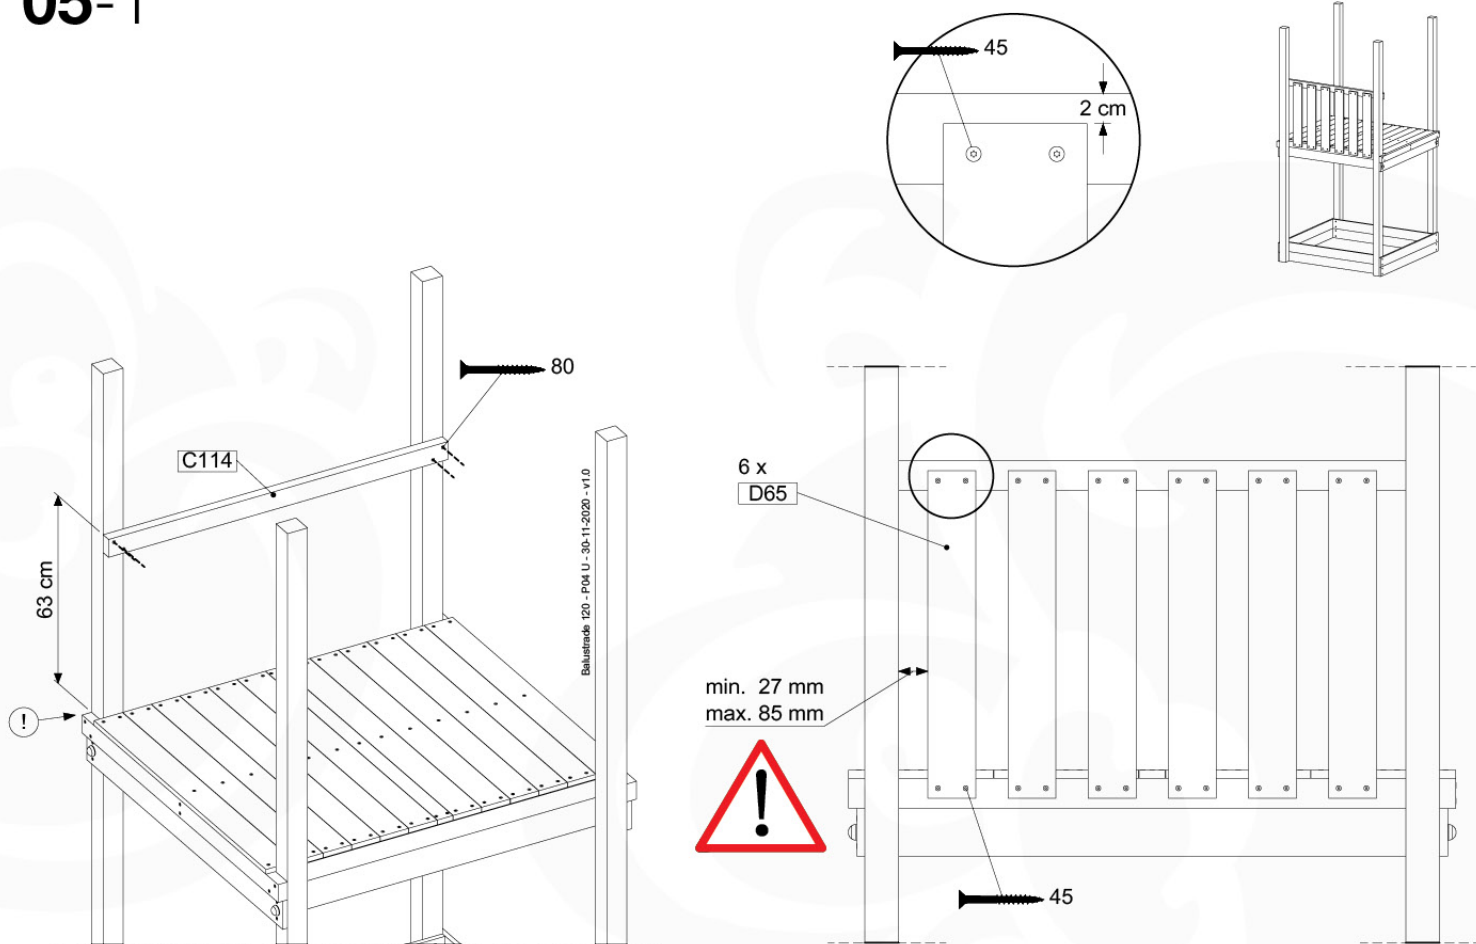

05-1

06 Balustrade (1x)

BL04