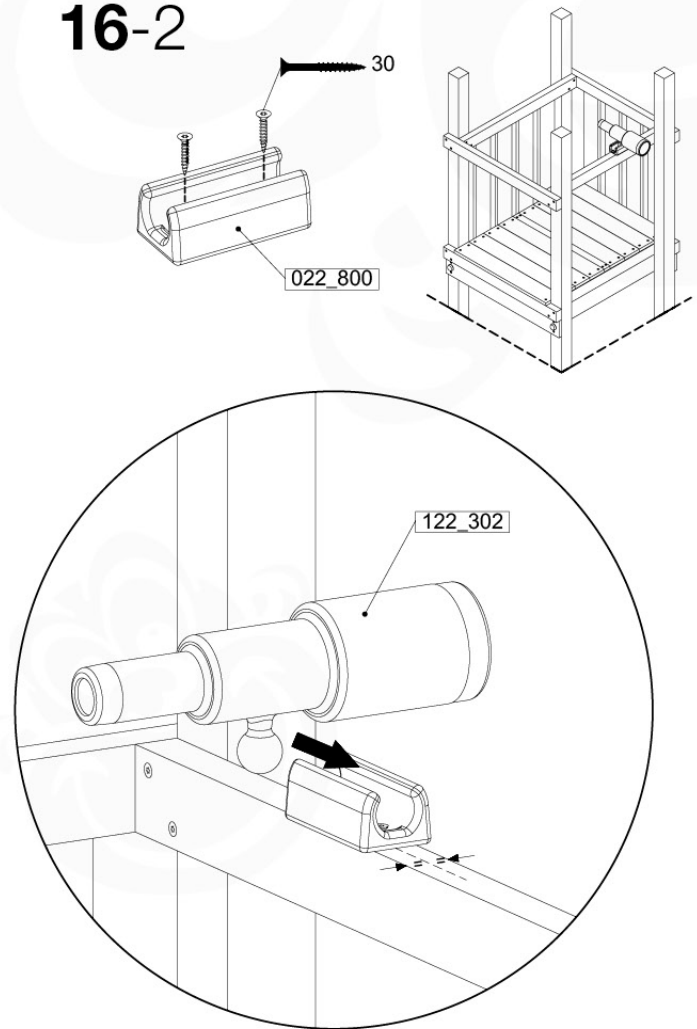

16-2

Accessory ref. - P03 - 18-11-2020 - v3