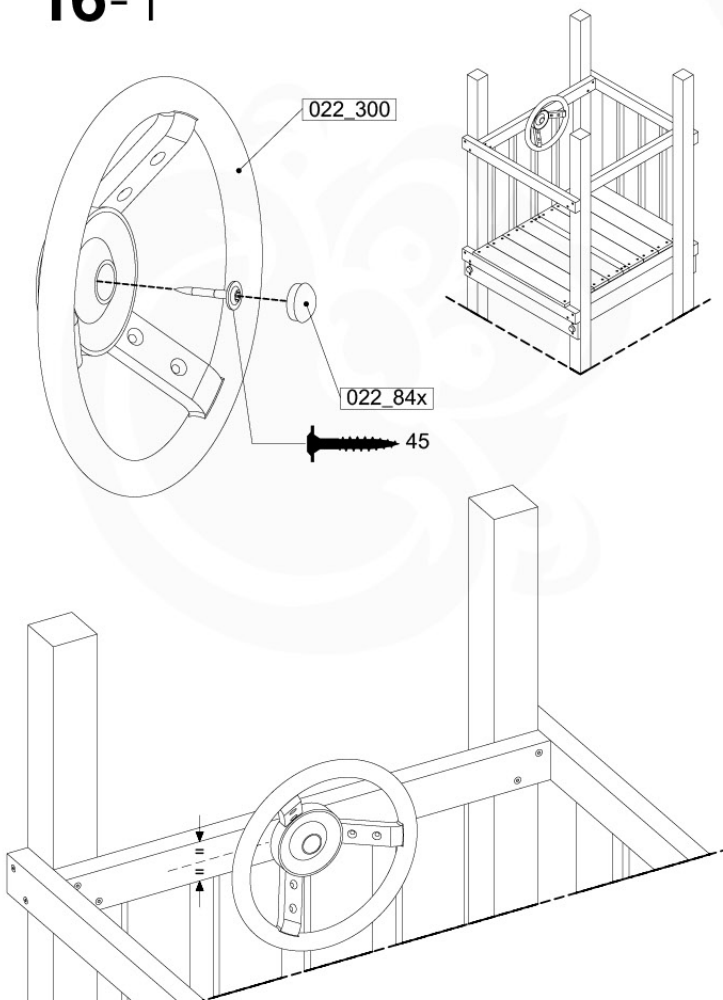

16 Accessories

AC01

(194_119)

	PartNo	PartName	QTY.
Hardware Pack 100_617	001_406	Stealth Screw 8x45	1
	002_041	Dome head screw 4.5 x 20 mm	3
	002_042	Dome head screw 3.5 x 13mm	4
	002_219	Gap Point Screw T25 - 5x30	2
	022_84x	bpc cover	1
Other	022_300	Steering Wheel	1
	022_800	Rail P/T 105	1
	022_910	Sandpad	1
	103_901	Logo ID Plate	1
	104_107	Tool Set Climbing Units	1
	120_024	Tower Flag	1
	122_302	Telescope	1

Accessory ref. - P02 - 18-11-2020 - v3

16-1