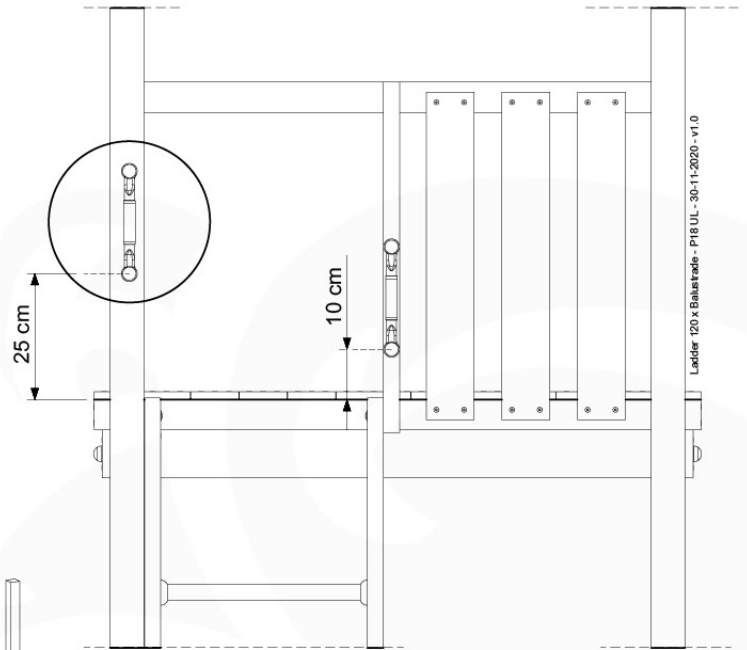

10-5

11 Swing Frame / Climb Frame

12

+

12

1-Swing frame / 2-Swing frame
457_101
457_102

+

12

1-Climb frame / 2-Climb frame
457_105
457_106