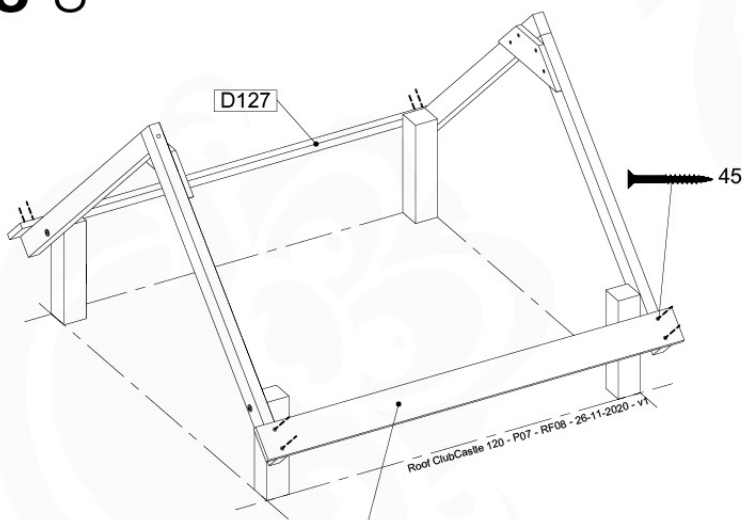

08-3

Roof ClubCastle 120 - P07 - RF06 - 26-11-2020 - v1

≤ 11 x D127

2x