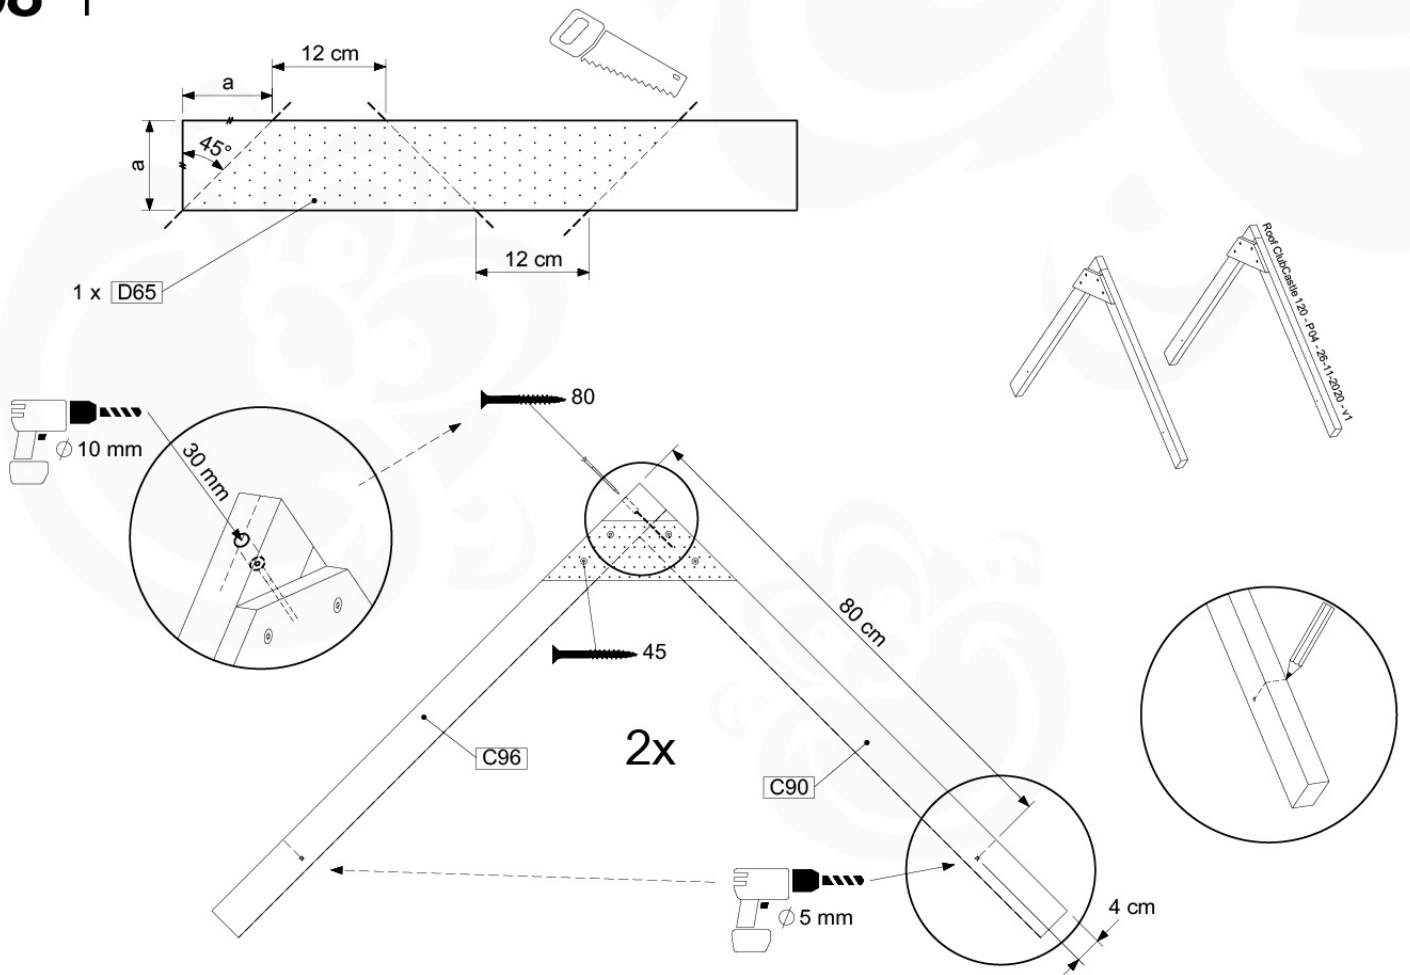

08 Roof Club

RF08

	PartNo	PartName	QTY.
Hardware Pack	001_417	Stealth Screw 8x80	4
	002_220	Gap Point Screw T25 - 5x45	100
	002_223	Gap Point Screw T25 - 5x80	8
Timber	C90	Beam 900 mm	2
	C96	Beam L=(900+beamheight) mm	2
	D65	Board 650 mm	1
	D127	Board 1270 mm	18-24

08-1