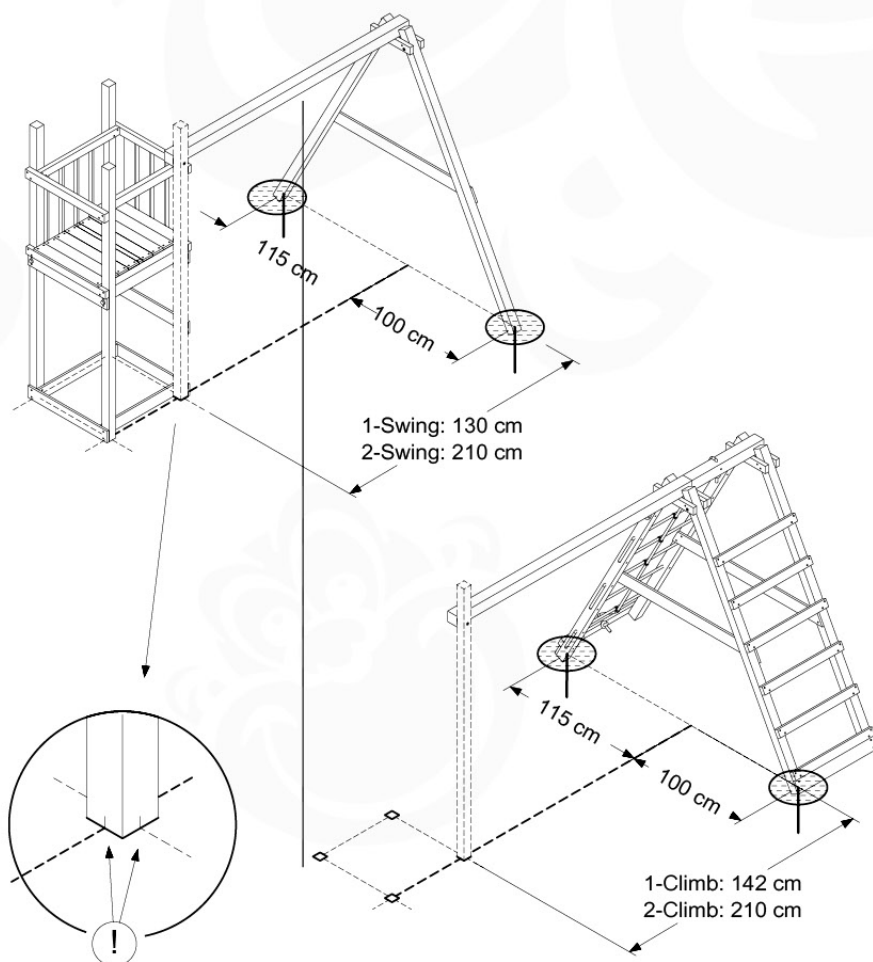

# 04 Base Tower

BT11

	PartNo	PartName	QTY.
Hardware Pack	001_406	Stealth Screw 8x45	10
	002_220	Gap Point Screw T25 - 5x45	118
	002_223	Gap Point Screw T25 - 5x80	20
Other	007_001	Ground-anchor	2
Hardware Pack	022_31x	bpc-base version 3	8
	022_84x	bpc cover	8
Timber	A240	Post 70x70 L2400	4
	C114	Beam 1140 mm	5
	D100	Board 1000 mm	11-14
	D114	Board 1140 mm	12