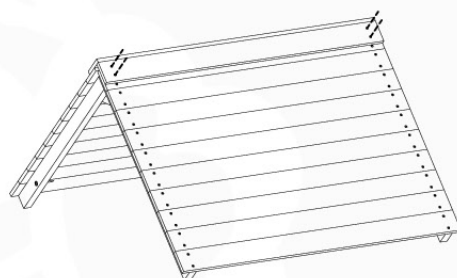

08-4

09 Roof Castle

RF07

	PartNo	PartName	QTY.
Hardware Pack	001_417	Stealth Screw 8x80	4
	002_220	Gap Point Screw T25 - 5x45	20
	002_223	Gap Point Screw T25 - 5x80	2
	002_308	Gap Point Screw T25 - 5x20	10
	023_031	Finishing Washer GPS 5.0	10
Other	123_222	Sheet Canvas Navigator Line 1200x1850	1
Timber	C90	Beam 900 mm	2
	C96	Beam L=(900+beamheight) mm	2
	D65	Board 650 mm	1
	D120	Board 1200 mm	3