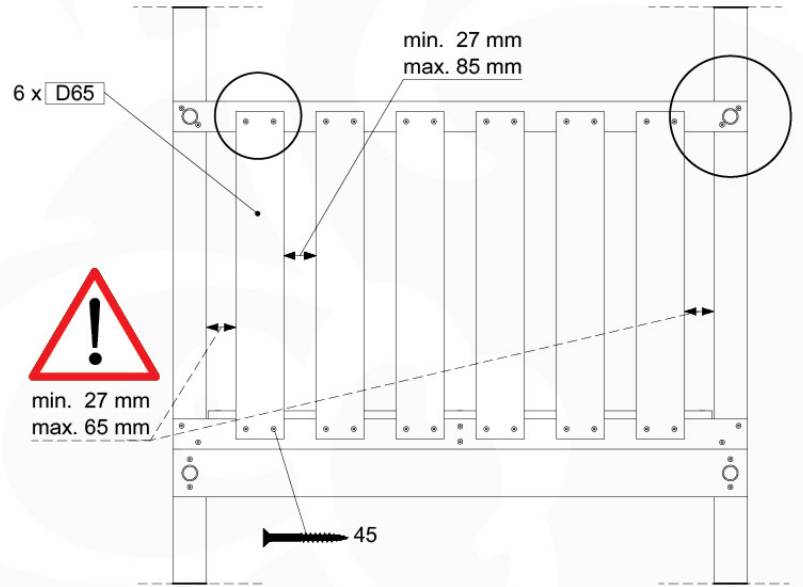

06-1

07 Roof

Club

Castle