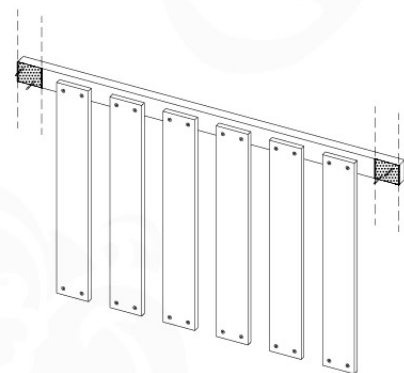

PartNo	PartName	QTY.
Hardware Pack	002_220	Gap Point Screw T25 - 5x45	24
	002_223	Gap Point Screw T25 - 5x80	4
Timber	C114	Beam 1140 mm	1
	D65	Board 650 mm	6

Balustrade 120 - P02 U - 30-11-2020 - v1.0