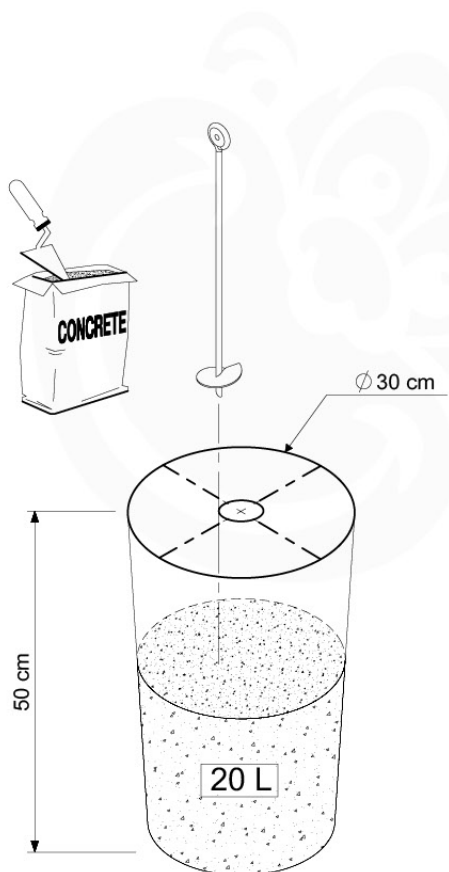

03 Playground Foundation

FD05

03-1

Foundation Plan - P07 - 27-11-2020 - v3

03-2

Foundation Plan - P06 - 27-11-2020 - v3