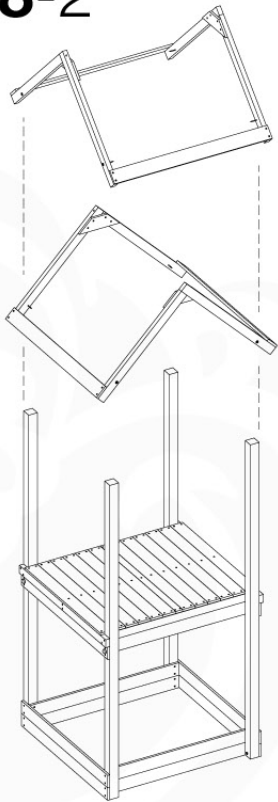

08-2

Roof ClubCastle 120 - P05 - 26-11-2020 - v1