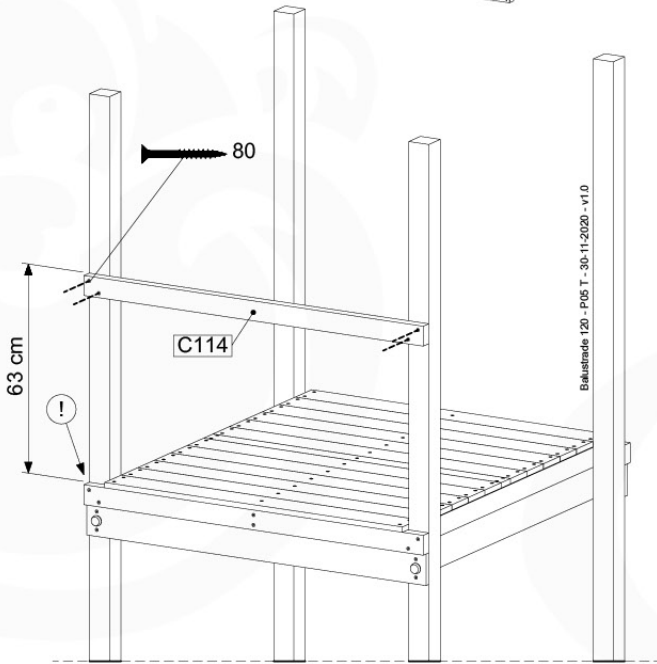

06-1

07 Roof

Club

Castle