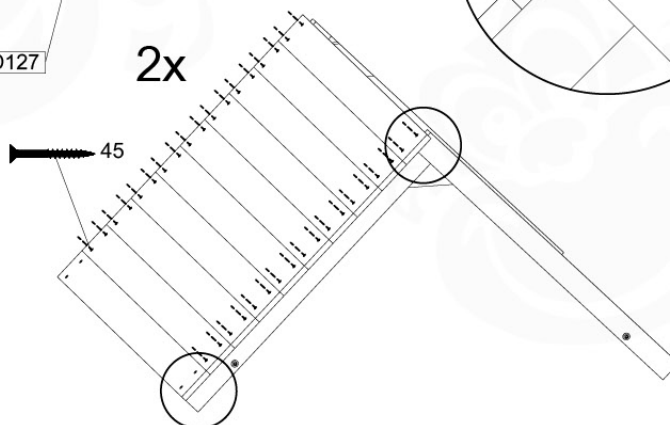

08-2

Roof ClubCastle 120 - P05 - 26-11-2020 - v1

08-3

Roof ClubCastle 120 - P07 - RF06 - 26-11-2020 - v1

≤ 11 x D127

2x