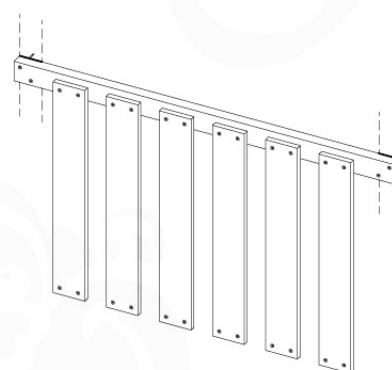

PartNo	PartName	QTY.
Hardware Pack	002_220	Gap Point Screw T25 - 5x45	24
	002_223	Gap Point Screw T25 - 5x80	4
Timber	C114	Beam 1140 mm	1
	D65	Board 650 mm	6

Balustrade 120 - P03 T - 30-11-2020 - v1.0