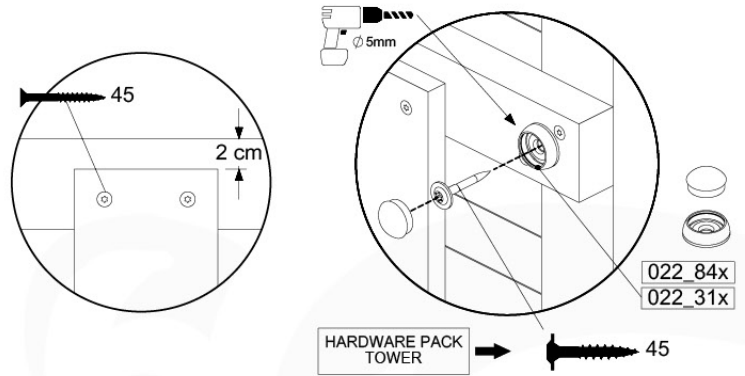

06-1

07 Roof

Club

Castle