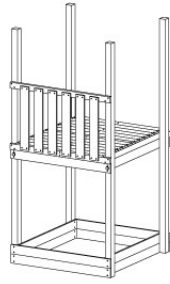

06-1

07 Roof

Club

Castle