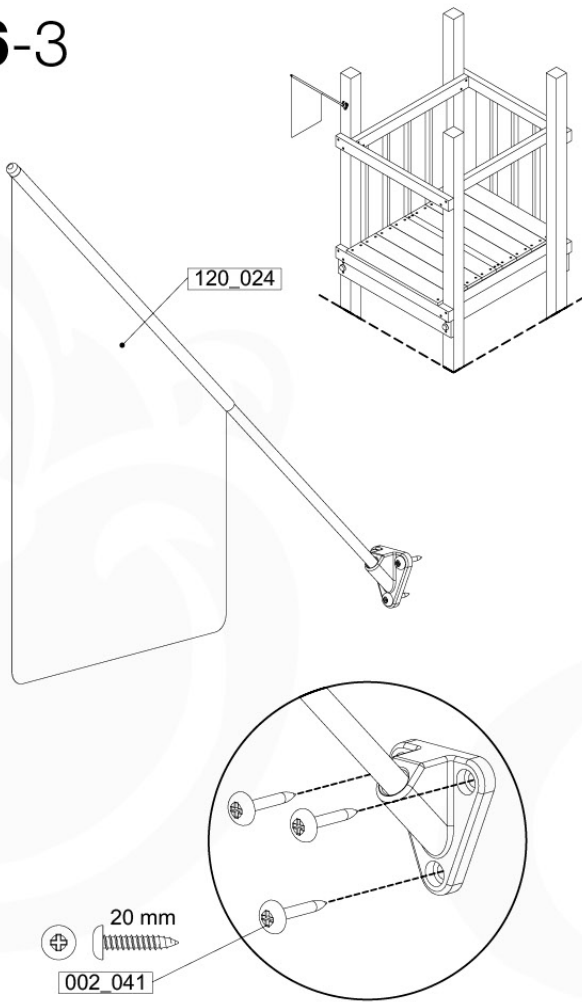

16-3

16-4

Accessory set - P04 - 16-11-2020 - v3

16-5

17